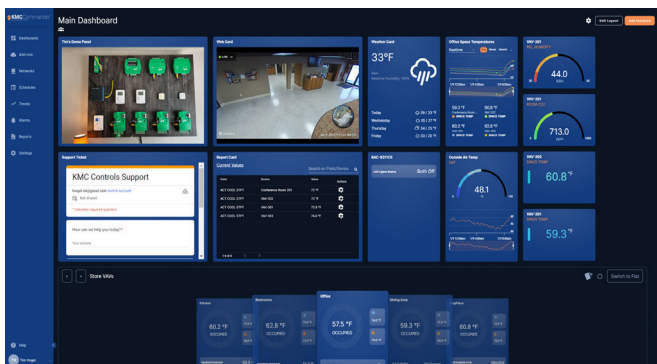

## DESCRIPTION

The KMC Commander Virtual Machine (VM) allows for remote viewing and management of new and existing equipment without needing to deploy a physical gateway into the existing network. It is an alternative to running KMC Commander through an Advantech UNO-420 gateway, or through the KMC Commander Gateway Service in a Niagara network.

The virtual machine sends data securely to the KMC Commander Cloud. Users can leverage existing and new installations for remote viewing and management with the easy-to-use and flexible KMC Commander user interface.

Key features include:

- Reads Boolean, Numeric, Enumerated, and String values
- Writes Boolean, Numeric, and Enumerated values
- KMC Commander schedules are created and managed in the KMC Commander cloud and transferred to the KMC Commander Gateway service to run locally.
- KMC Commander text and email alarms can be based on values from BACnet systems.

## KMC COMMANDER VIEWS

Create dashboards quickly and share to users immediately, with floorplans, heat maps, trends, virtual thermostats, web content, and more!